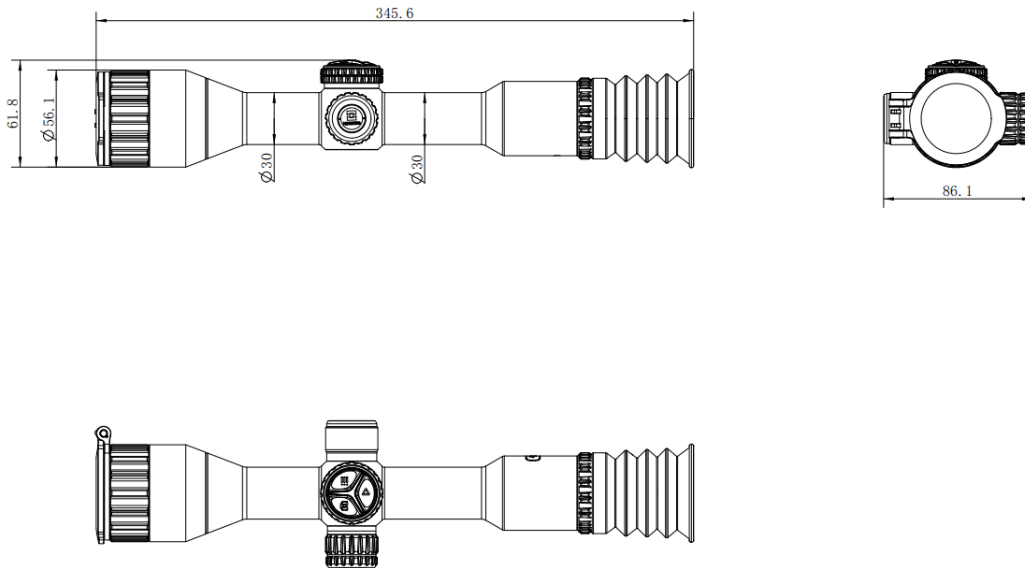

## • Specification

<b>Thermal Module</b>	
Image Sensor	VOx Uncooled Focal Plane Arrays
Max. Resolution	256 × 192
Frame Rate	50 Hz
Pixel Interval	12 μm
Response Waveband	8 μm to 14 μm
NETD	Less than 18 mK (@25°C, F# = 1.0)
Lens (Focal Length)	25mm, F1.0
Focus Mode	Focus Ring
Detection Range	1200m
Min. Focusing Distance	3m
Magnification	3.5× - 24.5×
Field of View(H × V), Degrees / m @100m	7.0° × 5.3°/ 12.2 m x 9.3 m
<b>Image Display</b>	
Display	0.49-inch AMOLED
Palettes	Black Hot, White Hot, Red Hot, Fusion, Red Monochrome, Green Monochrome
Exit Pupil	8mm
Eye Relief	55mm
Diopter (Range)	-4D to 4D
Brightness Adjustment	Yes
Tone Adjustment	Cold, Warm
Contrast Adjustment	Yes
Zoom Pro	Yes
HSIS (HIKMICRO Shutterless Image System)	Yes
Image Pro 3.0	Yes
Sync Pro	Yes
<b>System</b>	
Record Video	On-board Video Recording
Capture Snapshot	Yes
Audio Recording	Yes
Recoil-activation Recording	Yes
Standby Mode	Yes
Storage	Built-in EMMC (64 GB)
PIP	Yes
Hotspot	Yes
Hot Track	Yes
Zeroing Profiles	5
Freeze Zeroing	Yes
Max. Recoil	1000g/0.4ms
Local Album	Yes

Power Supply	
Battery Type	One Rechargeable Lithium Battery (Internal), One Replaceable and Rechargeable 18650 Battery (External)
Battery Operating Time	9.5 hours continuous running (@25°C, Zoom Pro on)
Type-C Power Supply	5 V DC/2 A, USB Type-C interface Supports QC3.0 * Only the built-in battery will be charged via the type-C cable. Use the battery charger to charge the external battery.
General	
Mounting	Standard 30mm
Protection Level	IP67
Dimension	345.6mm×86.1mm×56.1mm
Working Temperature	-30 °C to 55 °C (-22 °F to 131°F)
Weight	540g
Center Height	32mm

## ▪ Dimension